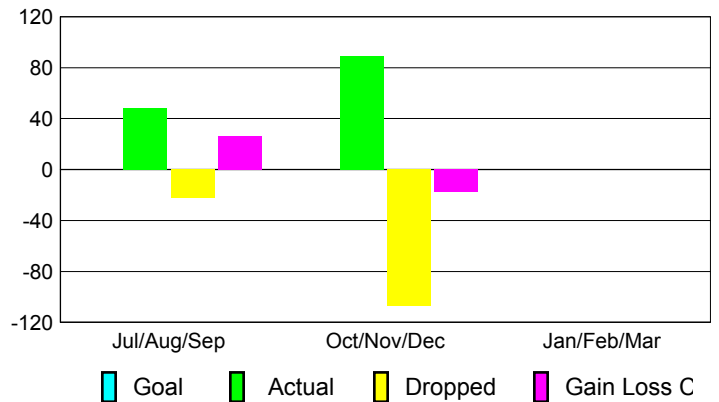

Membership Results 2012-2013

Goal, New, Dropped, Gain/Loss

Comparison of Membership Gain/Loss

Current Year Compared to the Previous Year