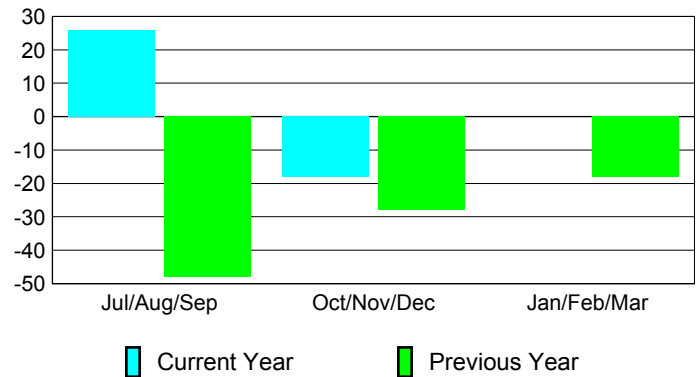

Membership Results
2012-2013

Membership
2011-2012

Month	Net Memb Goal	Actual New Memb	Actual Dropped Memb	Gain/Loss of Memb	Gain/Loss of Memb
Jul/Aug/Sep	0	48	-22	26	-48
Oct/Nov/Dec	0	89	-107	-18	-28
Jan/Feb/Mar	0				-18
Totals	0	137	-129	8	-94

Membership Results 2012-2013

Goal, New, Dropped, Gain/Loss

Comparison of Membership Gain/Loss

Current Year Compared to the Previous Year

Gender Comparison 2012-2013

Jul/Aug/Sep

Oct/Nov/Dec

Jan/Feb/Mar