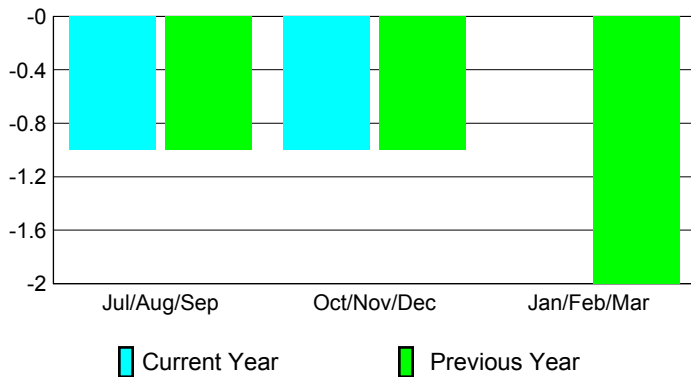

Club Results 2012-2013

Goal, New, Dropped, Gain/Loss

Comparison of Club Gain/Loss

Current Year Compared to the Previous Year

YTD Status Quo Clubs 2012-2013

Status Quo Clubs Compared to Status Quo Members

MEMBERSHIP