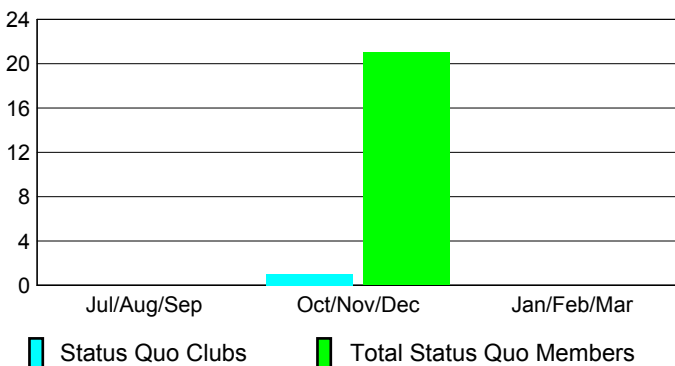

Club Results 2012-2013

Goal, New, Dropped, Gain/Loss

Comparison of Club Gain/Loss

Current Year Compared to the Previous Year

YTD Status Quo Clubs 2012-2013

Status Quo Clubs Compared to Status Quo Members

MEMBERSHIP

Membership Results
2012-2013

Membership
2011-2012

Month	Net Memb Goal	Actual New Memb	Actual Dropped Memb	Gain/Loss of Memb	Gain/Loss of Memb
Jul/Aug/Sep	0	48	-22	26	-48
Oct/Nov/Dec	0	89	-107	-18	-28
Jan/Feb/Mar	0				-18
Totals	0	137	-129	8	-94