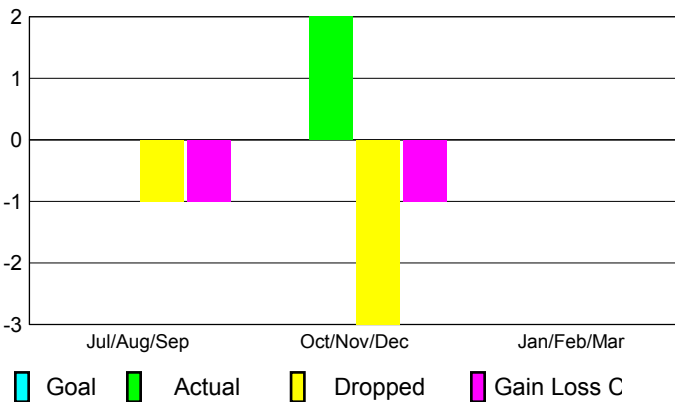

2012-2013 GMT Reports for District (or Undistricted) **District 315A1**

GMT: SANGEETA JATIA

Location: REP OF BANGLADESH

GMT CA: 6

CLUBS

Club Results
2012-2013

Clubs
2011-2012

Month	New Club Goal	Actual New Clubs	Actual Dropped Clubs	Gain/Loss of Clubs	Gain/Loss of Clubs
Jul/Aug/Sep	0	0	-1	-1	-1
Oct/Nov/Dec	0	2	-3	-1	-1
Jan/Feb/Mar	0				-2
Totals	0	2	-4	-2	-4

Club Results 2012-2013

Goal, New, Dropped, Gain/Loss

Comparison of Club Gain/Loss

Current Year Compared to the Previous Year

YTD Status Quo Clubs 2012-2013

Status Quo Clubs Compared to Status Quo Members

MEMBERSHIP